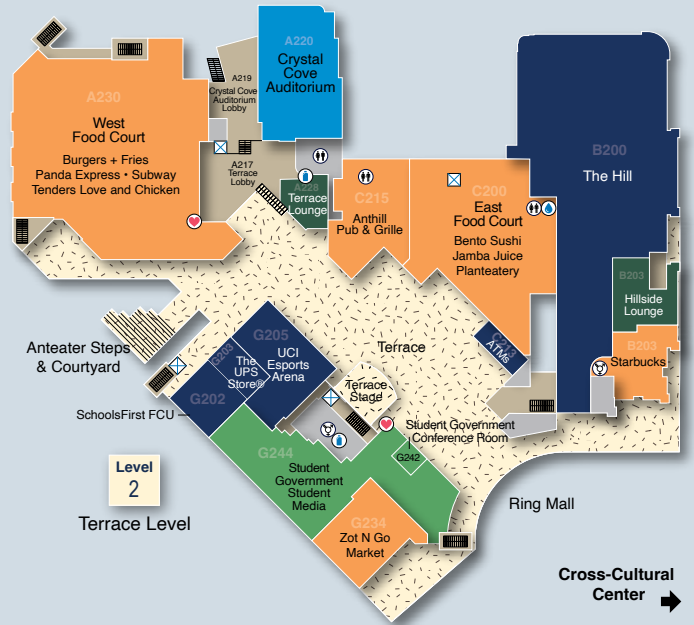

STUDENT CENTER DIRECTORY

Student Center Parking Structure (SCPS)

Level 1

Level 2

Level 3

Level 4

Cross-Cultural Center

- Meeting Rooms
- Food Services
- Retail
- Services & Administrative Offices
- Study • Lounge • Lobby
- Outdoor Areas
- Stairs
- Elevator
- Lift
- Ramp
- Restroom
- Gender-Inclusive Restroom
- AED Device
- Hydration Station
- Water Fountain

Meeting Rooms

	Level	Room #
Aliso Beach Room A	3W	A307
Aliso Beach Room B	3W	A309
Balboa Island Room A	4	G454
Balboa Island Room B	4	G460
Crescent Bay Room A	1	A123
Crescent Bay Room B	1	A124
Crescent Bay Room C	1	A125
Crescent Bay Room D	1	A126
Crystal Cove Auditorium	1&2	A220
Doheny Beach Room A	1	A134A
Doheny Beach Room B	1	A134B
Doheny Beach Room C	1	A134C
Doheny Beach Room D	1	A134D
Emerald Bay Room A	1	A103
Emerald Bay Room B	1	A104
Emerald Bay Room C	1	A105
Emerald Bay Room D	1	A106D
Emerald Bay Room E	1	A106E
Lido Isle Room A	1	C119
Lido Isle Room B	1	C117
Moss Cove Room A	1	C105
Moss Cove Room B	1	C107
Newport Beach Room A	4	G412
Newport Beach Room B	4	G411
Pacific Ballroom A	1	G118A
Pacific Ballroom B	1	G118B
Pacific Ballroom C	1	G118C
Pacific Ballroom D	1	G118D
Woods Cove Room A	1	C106
Woods Cove Room B	1	C108
Woods Cove Room C	1	C110

Food Services

	Level	Room #
Anthill Pub & Grille	2	G215
East Food Court	2	C200
Starbucks	2	B203
Vending Machines	1	B130B
West Food Court	2	A230
Zot N Go Market	2	G234

Retail

	Level	Room #
The Hill	1&2	B200
ATMs	2	C213
The UPS Store®	2	G203
UCI Esports Arena	2	G205
SchoolsFirst Federal Credit Union	2	G202

Outdoor Areas

	Level
Anteater Steps & Courtyard	1&2
Terrace	2
Terrace Stage	2
Thomas & Lillian Ma Garden Study Atrium	1
West Courtyard	1

Cross-Cultural Center located across Ring Mall

UC Irvine
Student Center & Event Services