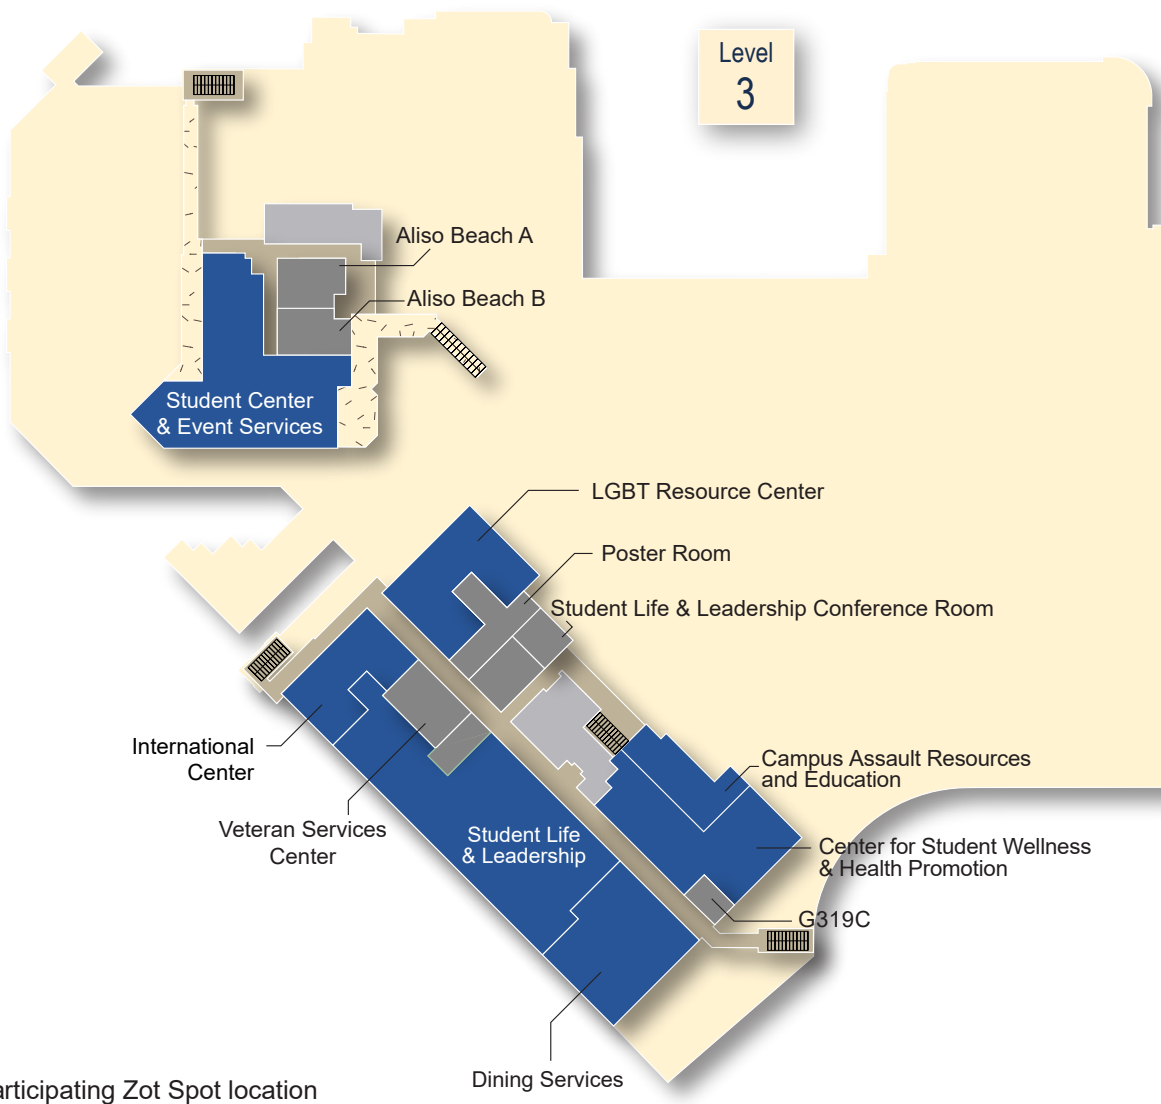

Nov. 17 - 24 • Week 8

Game Map

Visit at least five Zot Spots for a chance to win prizes. Visit at least 20 Zot Spots for even bigger prizes and better odds of winning!

One Zot Quest QR Code or link per location. See Official Rules and prizes online at www.studentcenter.uci.edu.

UCI Student Center