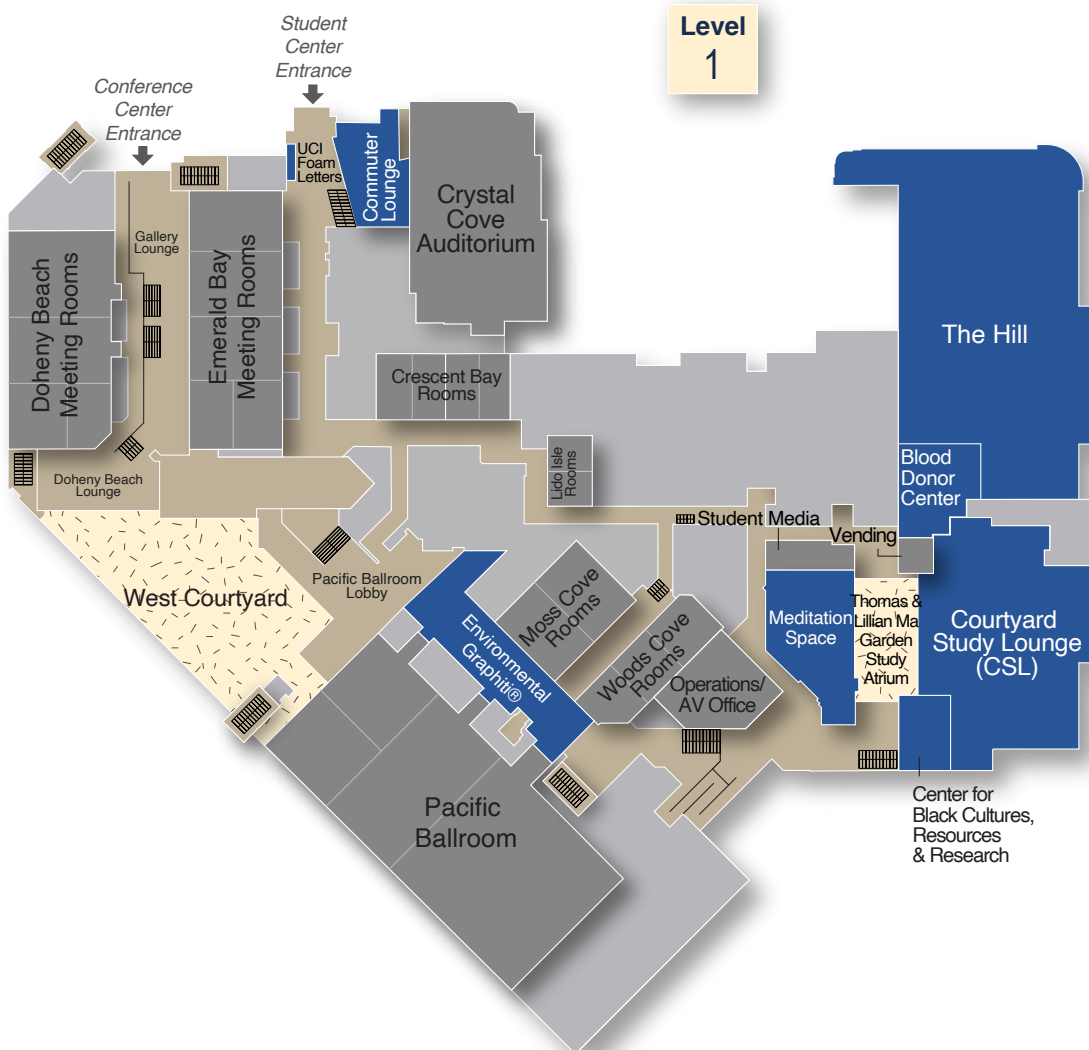

Participating Zot Spot location

See participating Zot Spot locations for hours