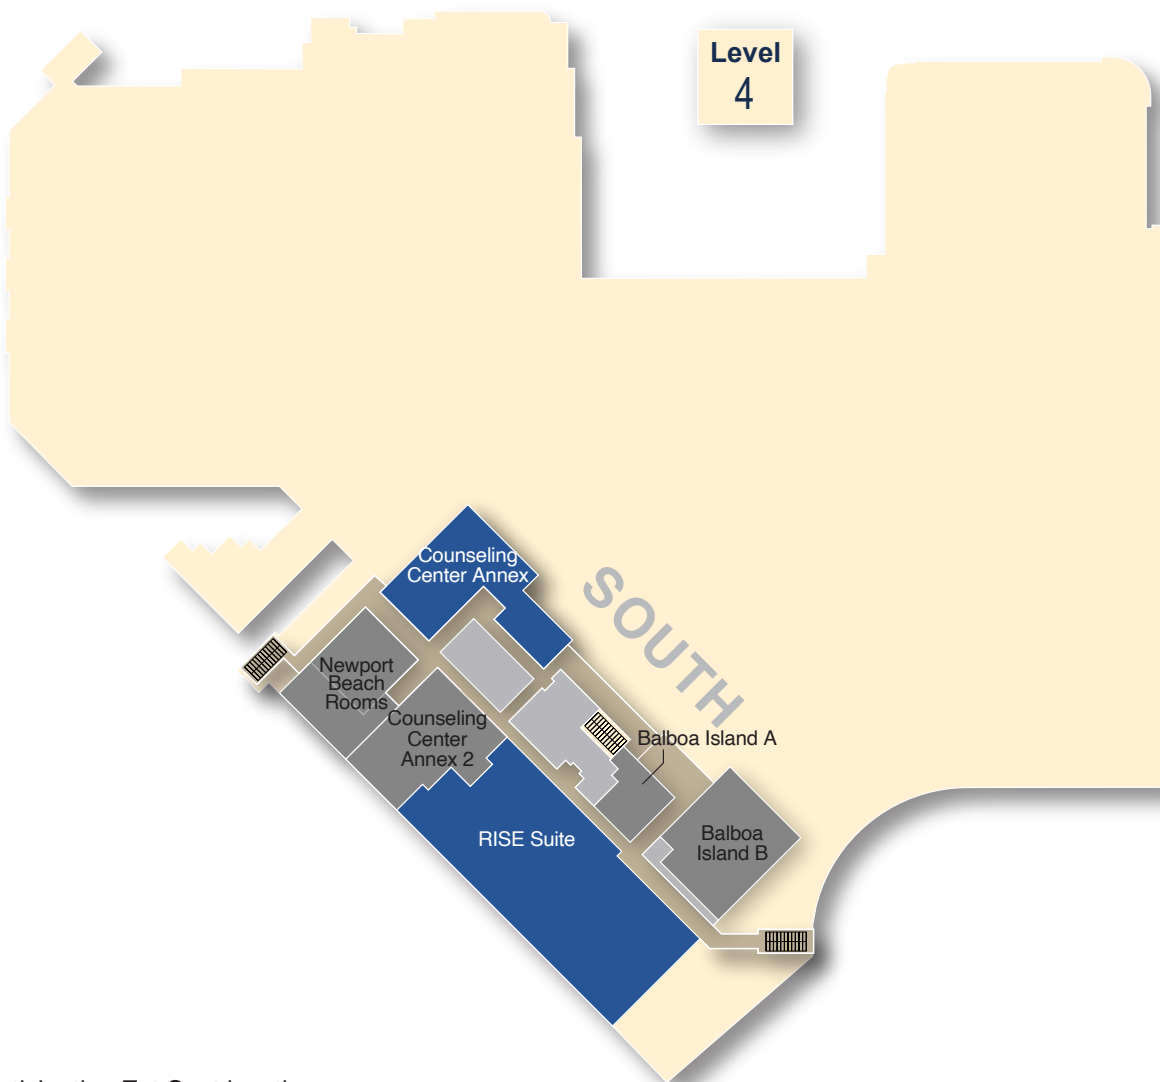

Nov. 17 - 24 • Week 8

Game Map

Visit at least five Zot Spots for a chance to win prizes. Visit at least 20 Zot Spots for even bigger prizes and better odds of winning!

One Zot Quest QR Code or link per location. See Official Rules and prizes online at www.studentcenter.uci.edu.

UCI Student Center

Game Map

Visit at least five Zot Spots for a chance to win prizes. Visit at least 20 Zot Spots for even bigger prizes and better odds of winning!

One Zot Quest QR Code or link per location. See Official Rules and prizes online at www.studentcenter.uci.edu.

UCI Student Center

 Participating Zot Spot location

See participating Zot Spot locations for hours

UCI Student Center Board of Advisors

ZOTQUEST

Nov. 17 - 24 • Week 8

Game Map

Visit at least five Zot Spots for a chance to win prizes. Visit at least 20 Zot Spots for even bigger prizes and better odds of winning!