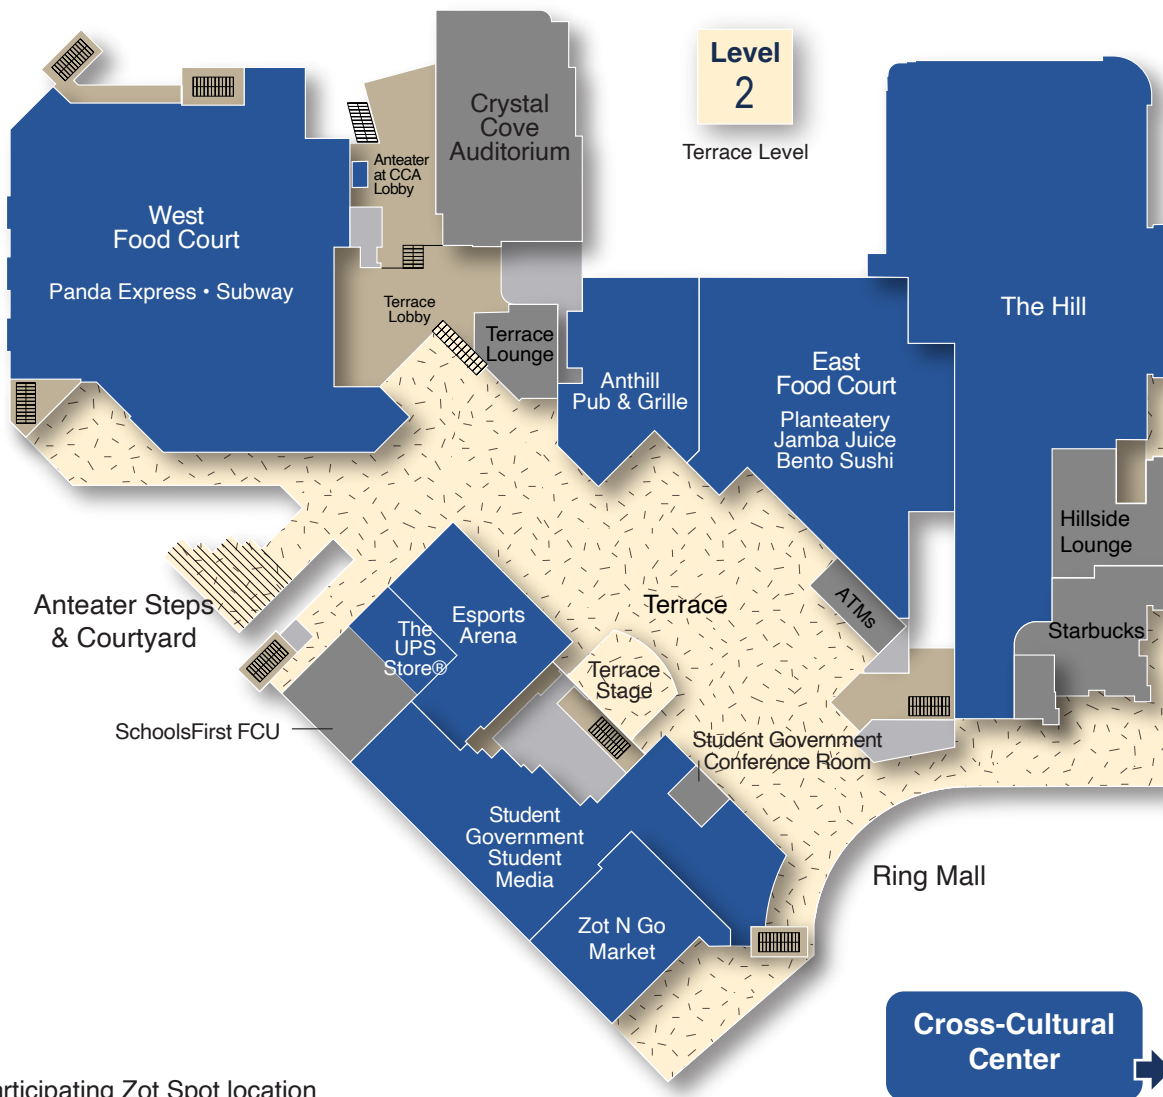

Zot Spot Checklist

Use this checklist to track all the Zot Spots you visit. Participating Zot Spot locations are subject to change and hours of operation may vary.

Locations	Level
Anteater Decal at Crystal Cove Auditorium Lobby	2
Anthill Pub & Grille	2
Blood Donor Center	1
C.A.R.E. - Campus Assault Resources & Education	3
Center for Black Cultures, Resources & Research	1
Center for Student Wellness & Health Promotion.....	3S
Commuter Lounge (inside the Information Center).....	1
Counseling Center Annex.....	4
Courtyard Study Lounge (CSL).....	1
Cross-Cultural Center	2
Dining Services	3S
East Food Court	2
Environmental Graphiti® in Pacific Ballroom Lobby	1
Esports Arena.....	2
The Hill	2
International Center	3S
Lesbian, Gay, Bisexual, Transgender Resource Center	3S
Meditation Space	1
RISE Suite	4
Student Center Board of Advisors Website.....	(Web)
www.studentcenter.uci.edu/home/student-center-board-of-advisors/	
Student Center & Event Services	3W
Student Center Website	(Web)
www.studentcenter.uci.edu	
Student Government Student Media	2
Student Life & Leadership Office	3S
UCI Foam Letters	1
UCI Now	(App)
www.studentcenter.uci.edu/home/download-the-apps/	
The UPS Store®	2
West Food Court	2
Zot N Go Market	2
ZOTFinder	(App)
www.studentcenter.uci.edu/home/download-the-apps/	

UCI Student Center

 Participating Zot Spot location

See participating Zot Spot locations for hours

Nov. 17 - 24 • Week 8

Game Map

Visit at least five Zot Spots for a chance to win prizes. Visit at least 20 Zot Spots for even bigger prizes and better odds of winning!

One Zot Quest QR Code or link per location. See Official Rules and prizes online at www.studentcenter.uci.edu.

UCI Student Center

■ Participating Zot Spot location

See participating Zot Spot locations for hours