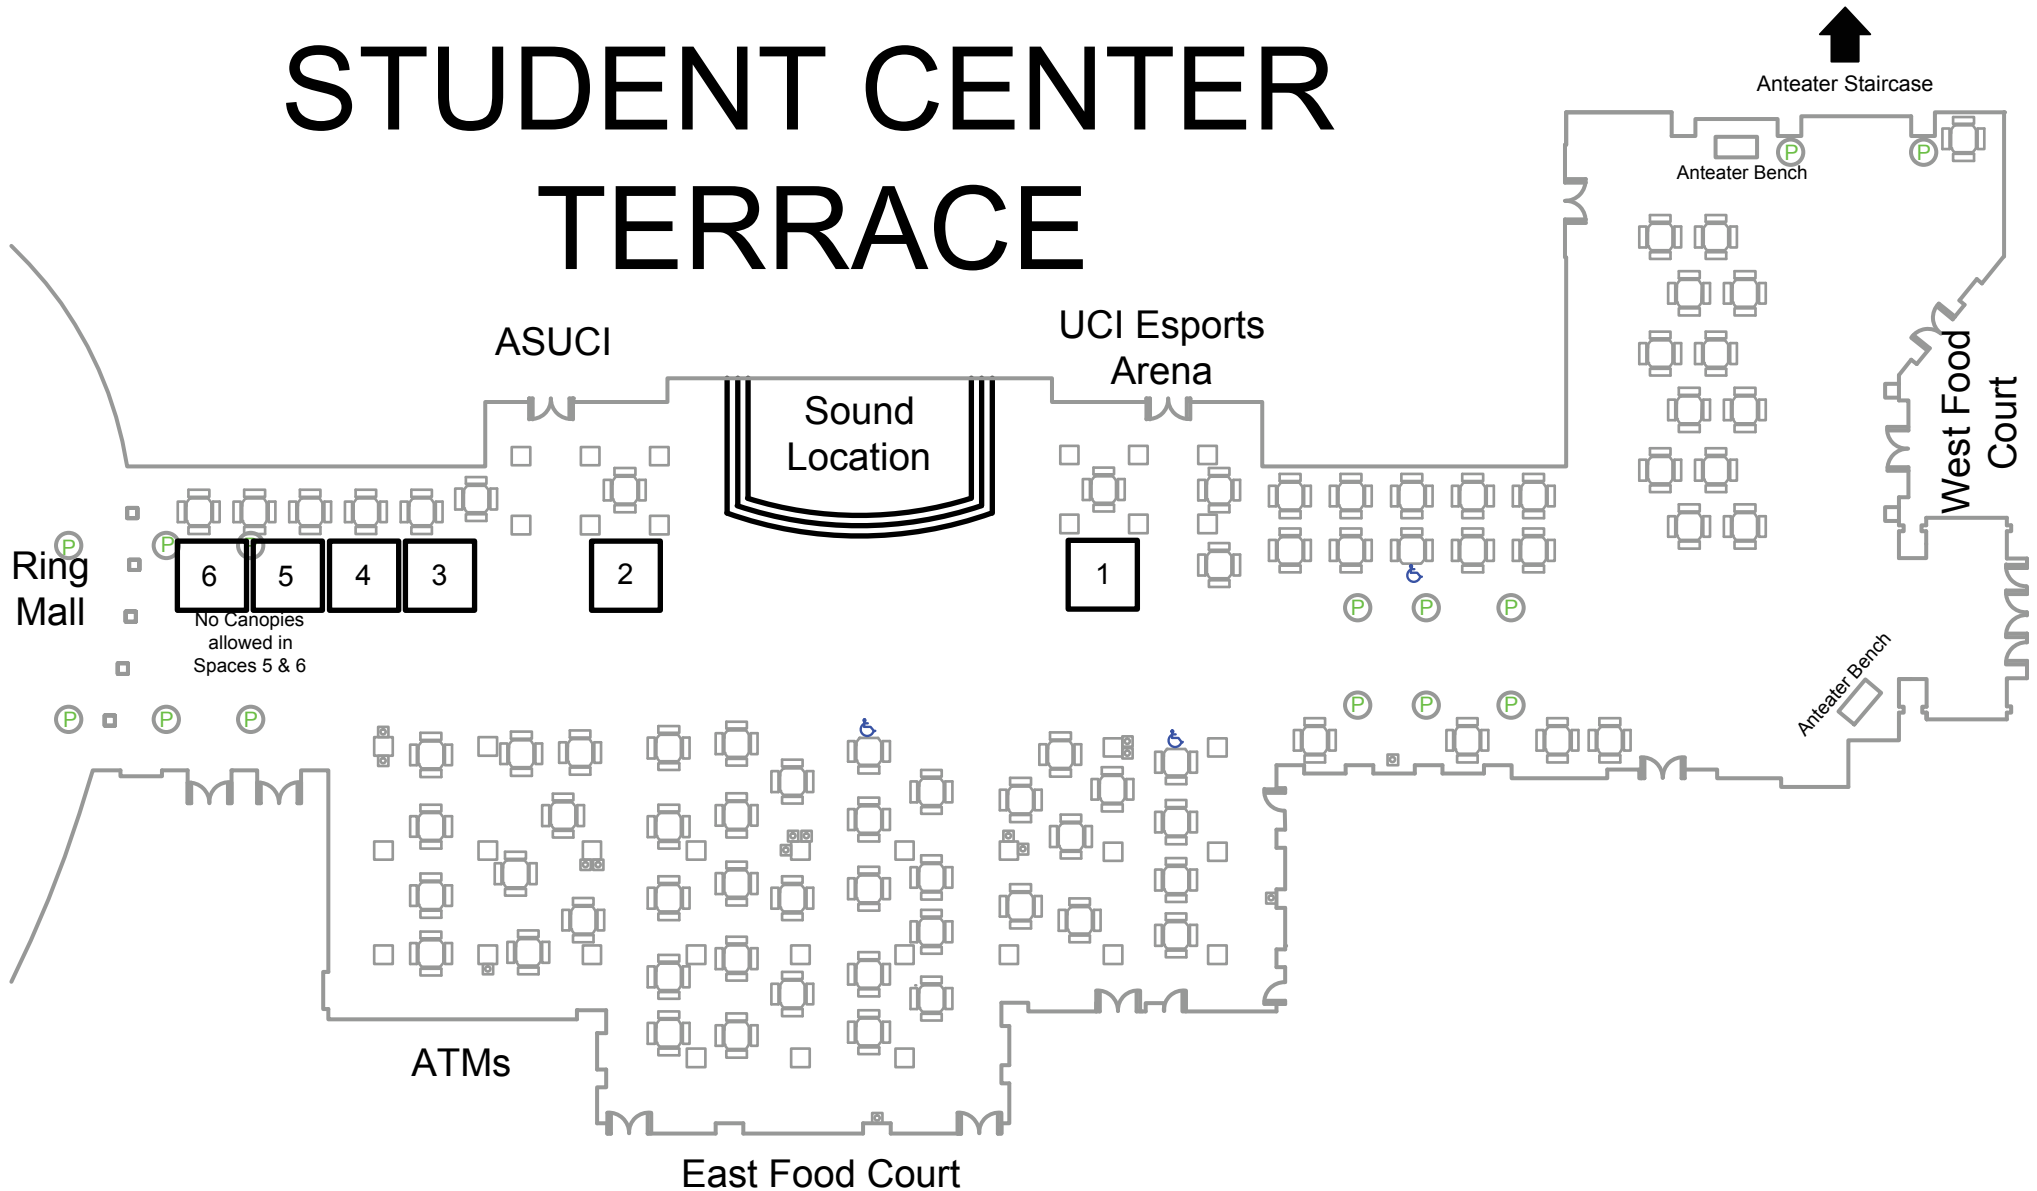

# STUDENT CENTER TERRACE

• Spaces are 10' × 10'