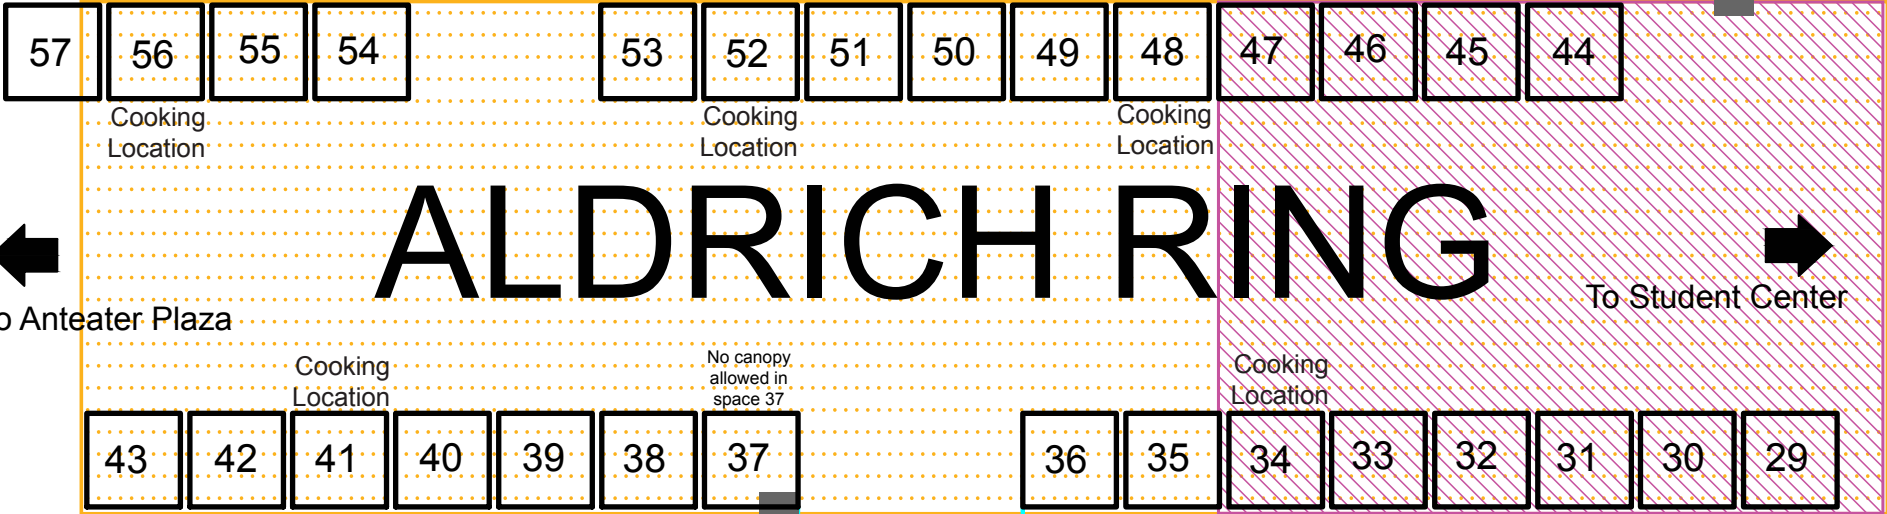

Gateway Study Center

Cross-Cultural Center

Bench

Aldrich Hall

- Spaces are 10' x 10'
- Gas grills only—no charcoal grills allowed
- All Aldrich Ring spaces located on blacktop
- Blacktop
- Slanted surface
- Ⓜ Usable electrical outlet
Other electrical outlets not approved for use