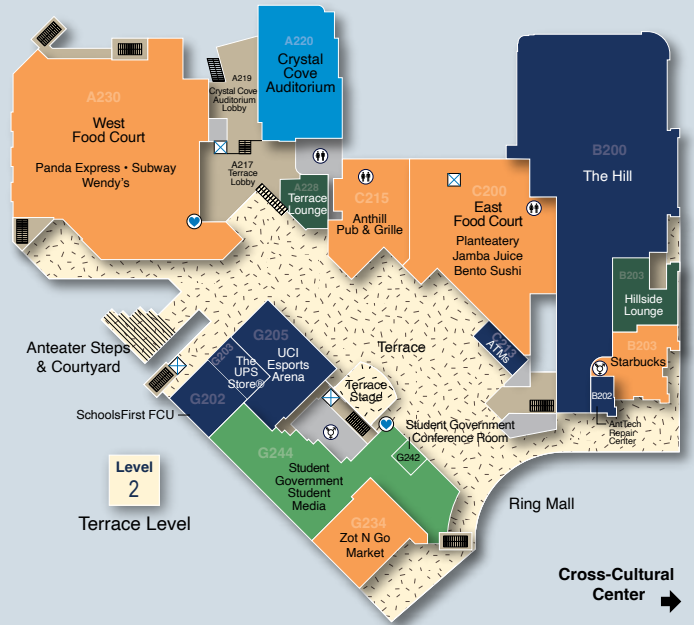

STUDENT CENTER DIRECTORY

Student Center Parking Structure (SCPS)

Cross-Cultural Center

- MEETING ROOMS
- FOOD SERVICES
- RETAIL
- SERVICES & ADMINISTRATIVE OFFICES
- STUDY • LOUNGE • LOBBY
- OUTDOOR AREAS
- STAIRS
- ELEVATOR
- LIFT
- DISABLED RAMP
- RESTROOMS
- GENDER-INCLUSIVE RESTROOMS
- AED DEVICES

Meeting Rooms

	Level	Room #
Aliso Beach Room A	3W	A307
Aliso Beach Room B	3W	A309
Balboa Island Room A	4	G454
Balboa Island Room B	4	G460
Crescent Bay Room A	1	A123
Crescent Bay Room B	1	A124
Crescent Bay Room C	1	A125
Crescent Bay Room D	1	A126
Crystal Cove Auditorium	1&2	A220
Doheny Beach Room A	1	A134A
Doheny Beach Room B	1	A134B
Doheny Beach Room C	1	A134C
Doheny Beach Room D	1	A134D
Emerald Bay Room A	1	A103
Emerald Bay Room B	1	A104
Emerald Bay Room C	1	A105
Emerald Bay Room D	1	A106D
Emerald Bay Room E	1	A106E
Lido Isle Room A	1	C119
Lido Isle Room B	1	C117
Moss Cove Room A	1	C105
Moss Cove Room B	1	C107
Newport Beach Room A	4	G412
Newport Beach Room B	4	G411
Pacific Ballroom A	1	G118A
Pacific Ballroom B	1	G118B
Pacific Ballroom C	1	G118C
Pacific Ballroom D	1	G118D
Woods Cove Room A	1	C106
Woods Cove Room B	1	C108
Woods Cove Room C	1	C110

Food Services

	Level	Room #
Anthill Pub & Grille	2	G215
East Food Court	2	C200
Starbucks	2	B203
Vending Machines	1	B130B
West Food Court	2	A230
Zot N Go Market	2	G234

Retail

	Level	Room #
The Hill	1&2	B200
AntTech Repair Center	2	B202
ATMs	2	C213
The UPS Store®	2	G203
UCI Esports Arena	2	G205
SchoolsFirst Federal Credit Union	2	G202

Outdoor Areas

	Level
Anteatr Steps & Courtyard	1&2
Terrace	2
Terrace Stage	2
Thomas & Lillian Ma Garden Study Atrium	1
West Courtyard	1

Cross-Cultural Center located across Ring Mall

Find it all.
Download the UCI Now App Today!